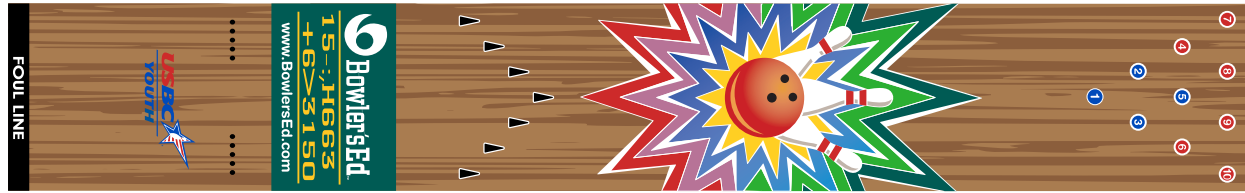

Pin Deck **$68.00**

20' Wood Grain **$189.00**