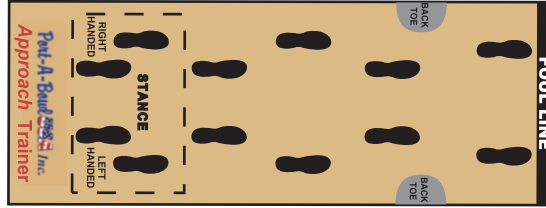

- 1 Set Weighted Pins (White)
- 3lb RED Rubberized Plastic Bowling Ball
- Deluxe Carpet Pin Deck (4ft)
- Pin Layout Template & Scorepad
- Nylon Carry Bag (for Pins and Ball)

\$169.00

#101

#112

#120

The

Deluxe Package

- 1 Set Weighted Pins (Color)
- 4lb Blue Rubberized Plastic Bowling Ball
- Deluxe Carpet Bowling Lane (20ft)
- Nylon Carry Bag* (for Pins and Ball) * See individual pricing for Optional Customization
- Pin Layout Template & Scorepad

\$299.00

CARPET LANES

Heavy Duty Carpets feature a stay flat rubberized backing (latex free). All edges are serged with heavy duty binding for years of service.

Approach Trainer **\$130.00**

Includes Instructional DVD