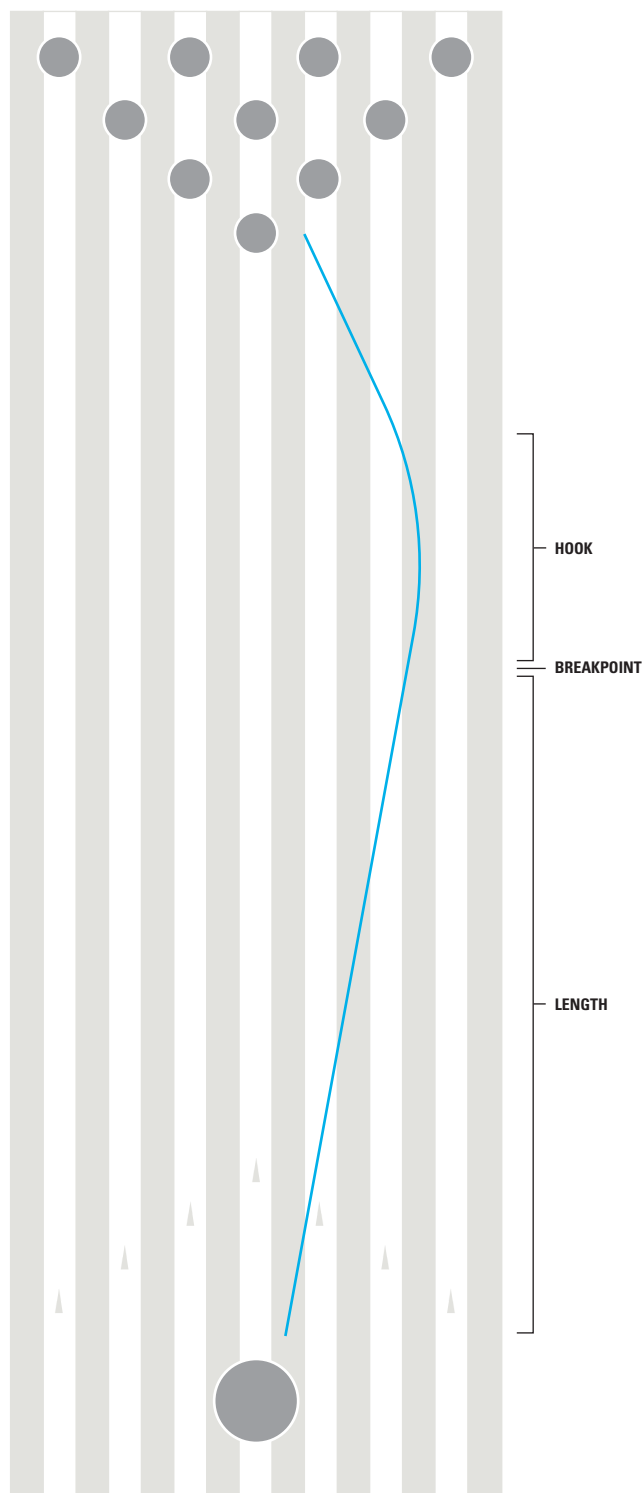

LENGTH RATINGS

8-12

Earlier rolling balls that read the lane sooner. These products generally come factory-sanded with lower grit surfaces and match up well for speed-dominant styles and those bowling on longer oil patterns.

12-15

Medium-length balls that produce easier length through the midlane. Good for most house shots and medium-volume sport patterns

15-19+

Balls offering extra length for those bowling on lighter oil concentrations. Also beneficial for slower speed players, or those with higher rev rates needing added push downlane.

BREAKPOINT RATINGS

10-13

Slower-response balls that read the friction areas more gradually. This range may include balls with a urethane or mild reactive cover, designed for a smooth arc to the pocket. Also can help those with higher rev rates control motion and match up well from outside angles of attack.

13-15

Balls rated for slightly stronger and quicker reactions when encountering friction areas (as when the ball leaves the oil pattern). This range offers a balance of control and back-end angularity.

15-18+

Balls that respond more quickly and aggressively to friction areas. This range can help those with less hand action create more angularity near the pocket. Also preferred when playing deeper inside angles, which generally require more entry angle for above-average pin carry.

DEFINITIONS

HOOK

A ball moving in a curved pattern that curves sharply towards the headpin

LENGTH

How far a ball will travel down the lane before it begins to hook towards the headpin

BREAKPOINT

The point where the ball begins to hook towards the headpin